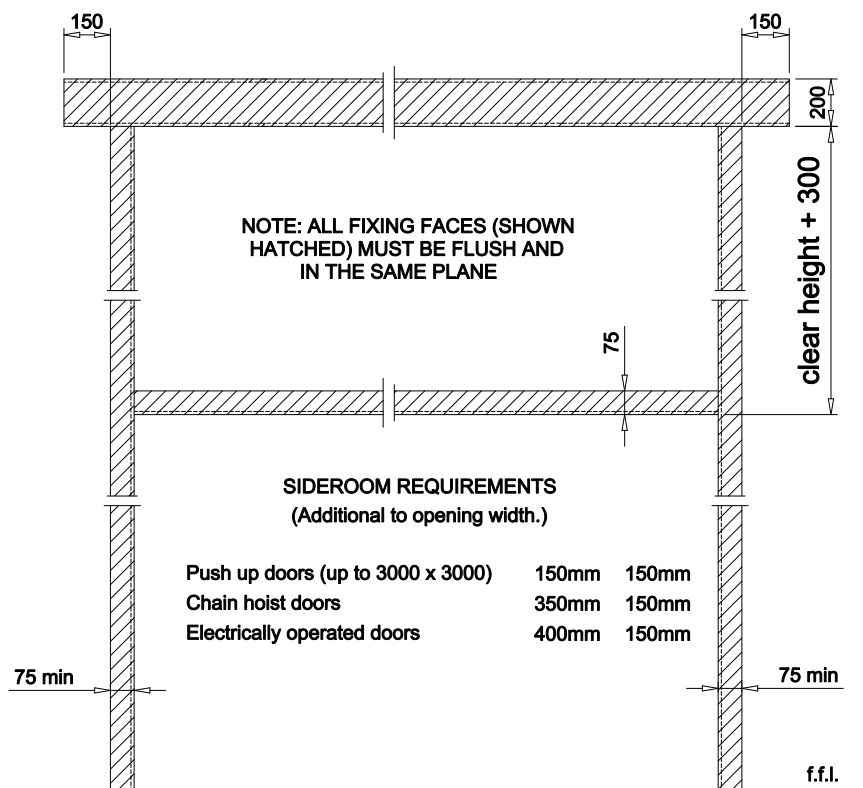

SECTION-21 Vertical Lift

Elevation from inside building

Section through opening

Plan on Opening

DETAIL "A"

UK Roller Shutters & Garage Doors
 Yew Tree Farm
 Gospel Ash Road
 Bobbington
 Stourbridge
 DY7 5EF