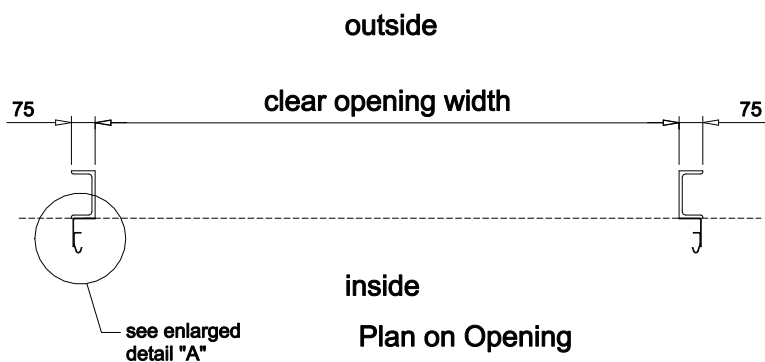

SECTION-21 Vertical Lift

Elevation from inside building

Section through opening

Plan on Opening

DETAIL "A"

UK Roller Shutters & Garage Doors
 Yew Tree Farm
 Gospel Ash Road
 Bobbington
 Stourbridge
 DY7 5EF