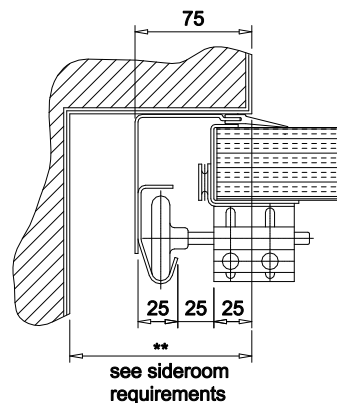

SECTION-21 Vertical Lift

Elevation from inside building

Section through opening

Plan on Opening

DETAIL "A"

UK Roller Shutters & Garage Doors
 Yew Tree Farm
 Gospel Ash Road
 Bobbington
 Stourbridge
 DY7 5EF