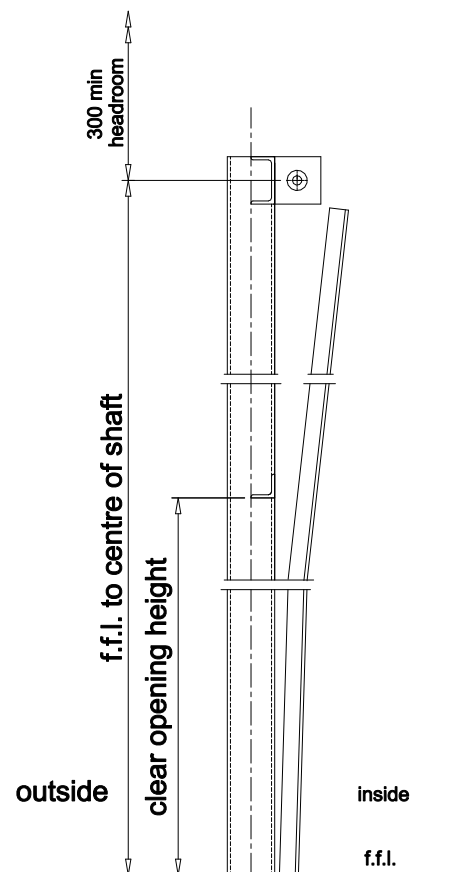

SECTION-21 Vertical Lift

Elevation from inside building

Section through opening

Plan on Opening

DETAIL "A"

UK Roller Shutters & Garage Doors
 Yew Tree Farm
 Gospel Ash Road
 Bobbington
 Stourbridge
 DY7 5EF