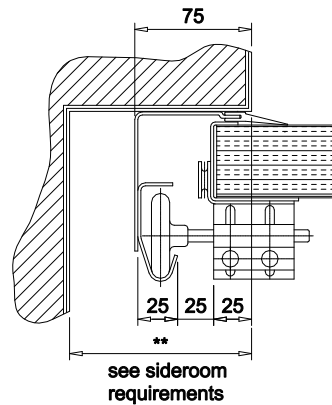

SECTION-21 Standard Lift

Elevation from inside building

Section through opening

Plan on Opening

DETAIL "A"

UK Roller Shutters & Garage Doors
 Yew Tree Farm
 Gospel Ash Road
 Bobbington
 Stourbridge
 DY7 5EF