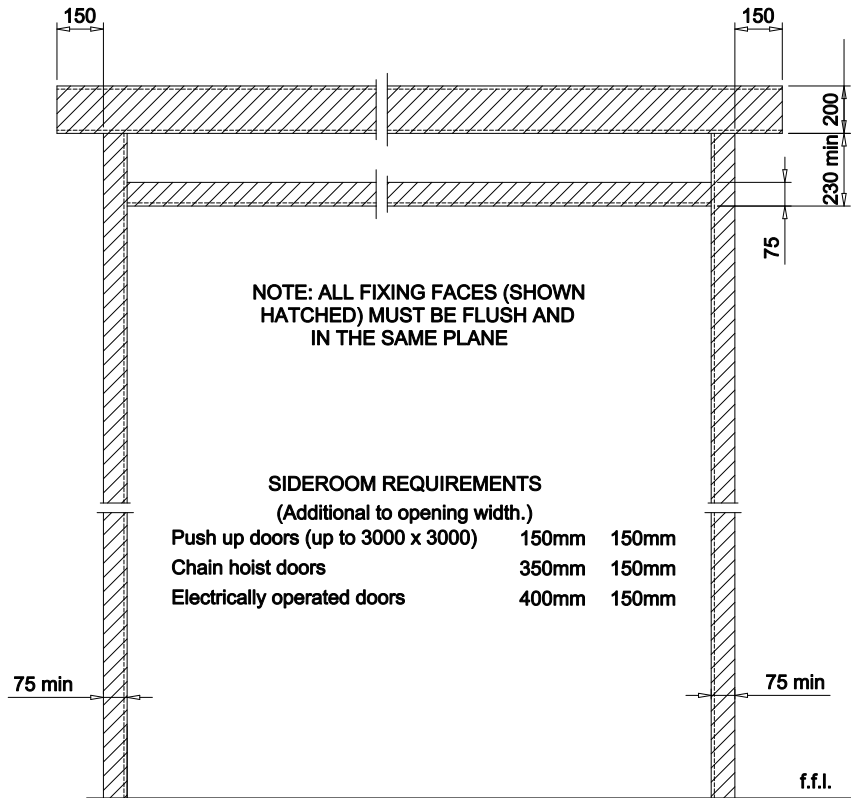

SECTION-21 Standard Lift

Elevation from inside building

Section through opening

Plan on Opening

DETAIL "A"

UK Roller Shutters & Garage Doors
 Yew Tree Farm
 Gospel Ash Road
 Bobbington
 Stourbridge
 DY7 5EF