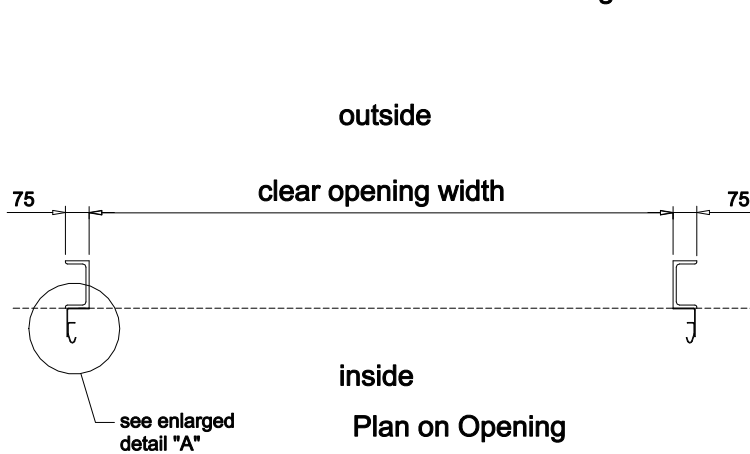

SECTION-21 Standard Lift

Elevation from inside building

Section through opening

Plan on Opening

DETAIL "A"

UK Roller Shutters & Garage Doors
 Yew Tree Farm
 Gospel Ash Road
 Bobbington
 Stourbridge
 DY7 5EF