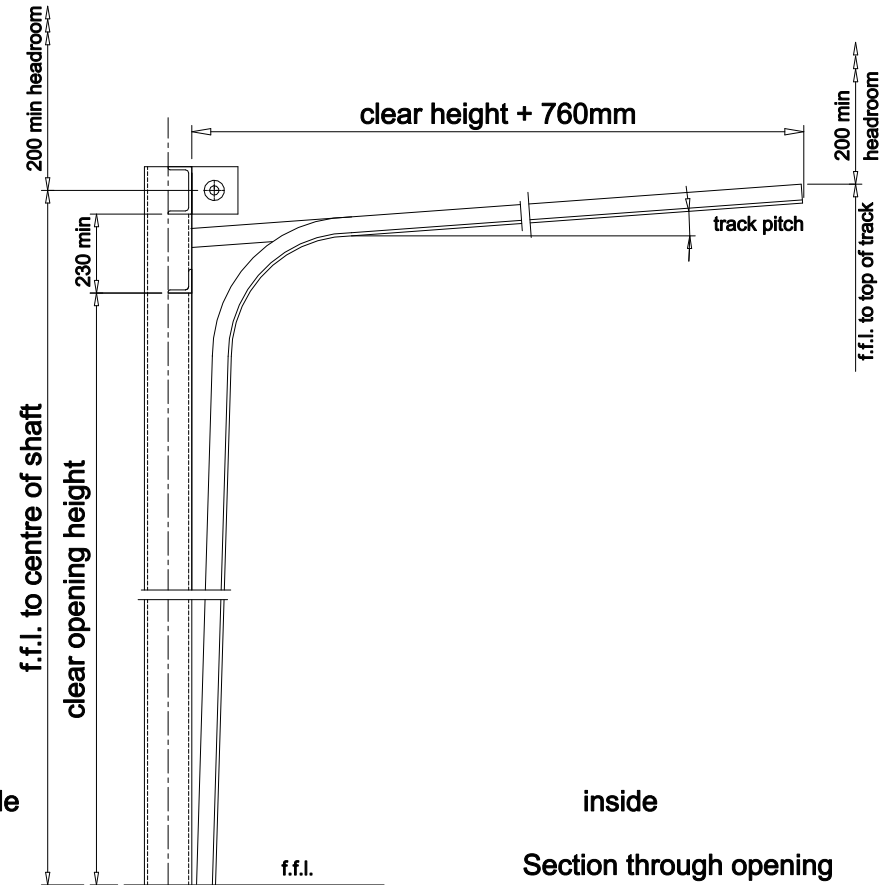

SECTION-21 Standard Lift

Elevation from inside building

Section through opening

Plan on Opening

DETAIL "A"

UK Roller Shutters & Garage Doors
 Yew Tree Farm
 Gospel Ash Road
 Bobbington
 Stourbridge
 DY7 5EF