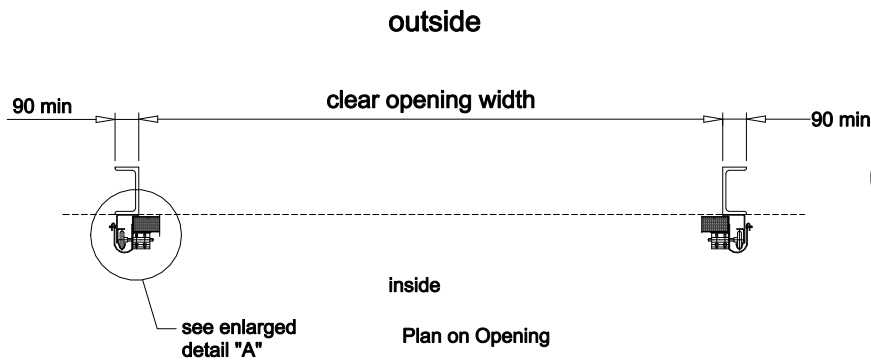

SECTION-21 Low Headroom

Elevation from inside building

Section through opening

DETAIL "A"

UK Roller Shutters & Garage Doors
Yew Tree Farm
Gospel Ash Road
Bobbington
Stourbridge
DY7 5EF

Telephone: 01384 221743