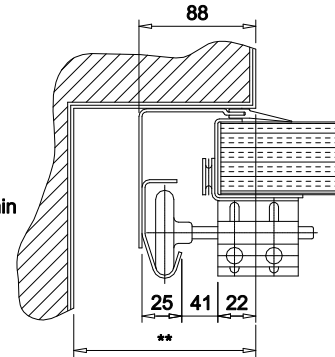

SECTION-21 Low Headroom

Elevation from inside building

Section through opening

DETAIL "A"

UK Roller Shutters & Garage Doors
Yew Tree Farm
Gospel Ash Road
Bobbington
Stourbridge
DY7 5EF

Telephone: 01384 221743