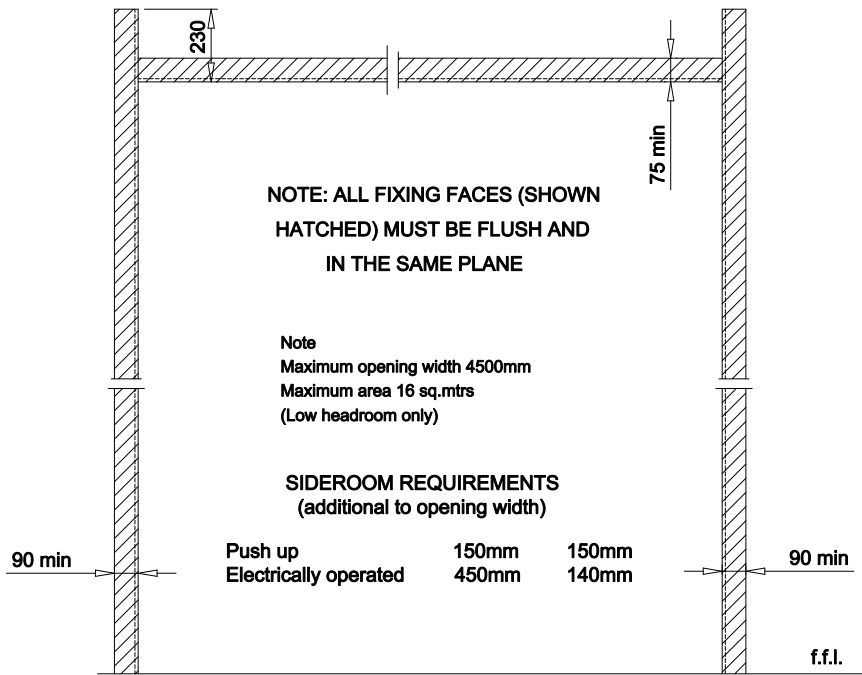

SECTION-21 Low Headroom

Elevation from inside building

Section through opening

DETAIL "A"

UK Roller Shutters & Garage Doors
Yew Tree Farm
Gospel Ash Road
Bobbington
Stourbridge
DY7 5EF

Telephone: 01384 221743