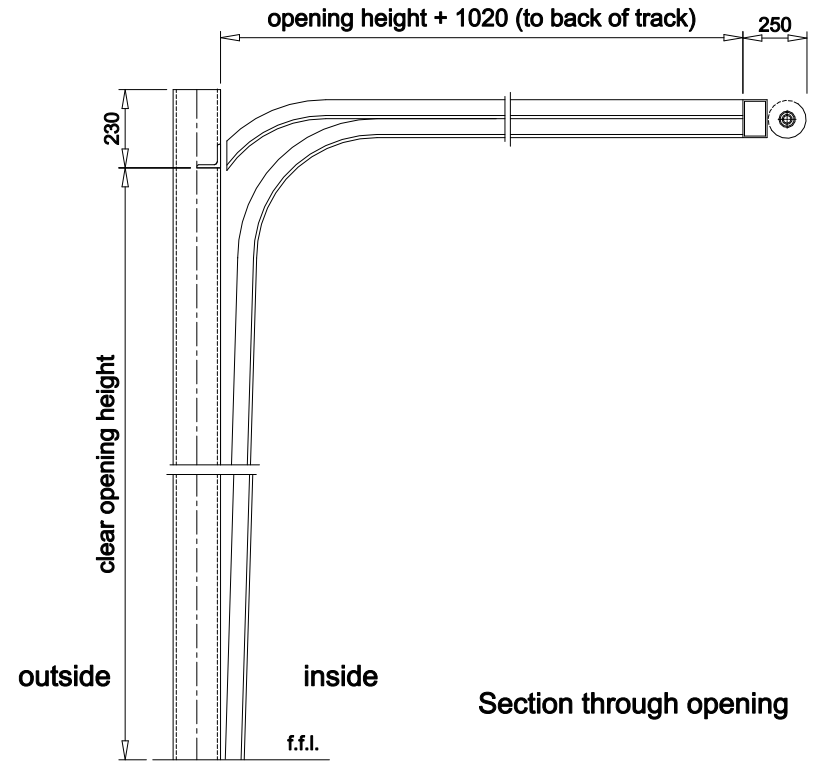

SECTION-21 Low Headroom

Elevation from inside building

Section through opening

DETAIL "A"

UK Roller Shutters & Garage Doors
Yew Tree Farm
Gospel Ash Road
Bobbington
Stourbridge
DY7 5EF

Telephone: 01384 221743