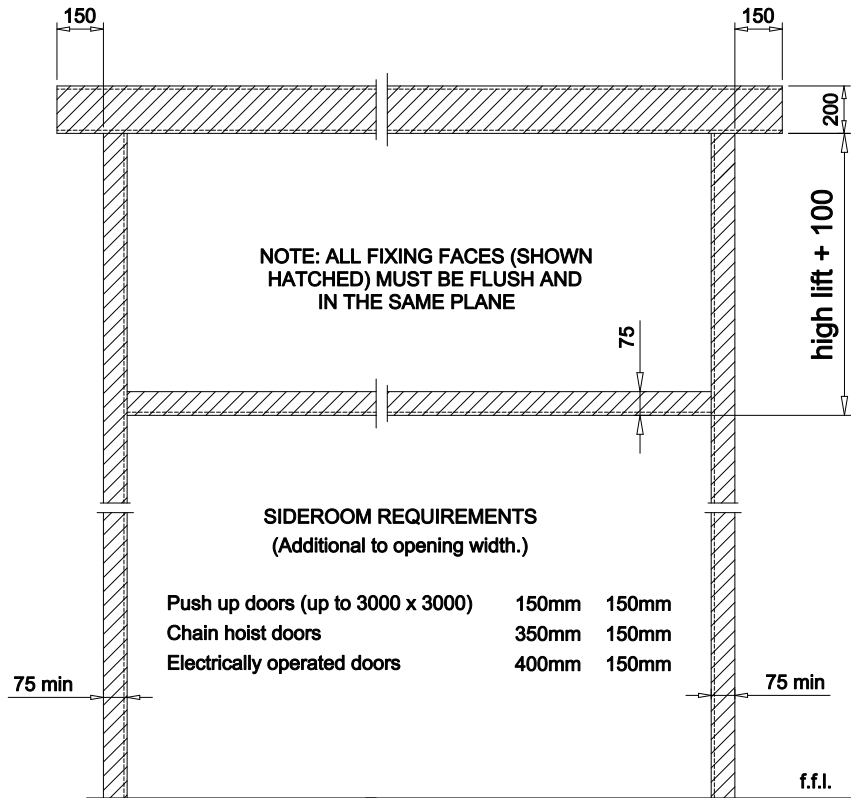

SECTION-21 High Lift

Elevation from inside building

Section through opening

Plan on Opening

DETAIL "A"

UK Roller Shutters & Garage Doors
Yew Tree Farm
Gospel Ash Road
Bobbington
Stourbridge
DY7 5EF

Telephone: 01384 221743