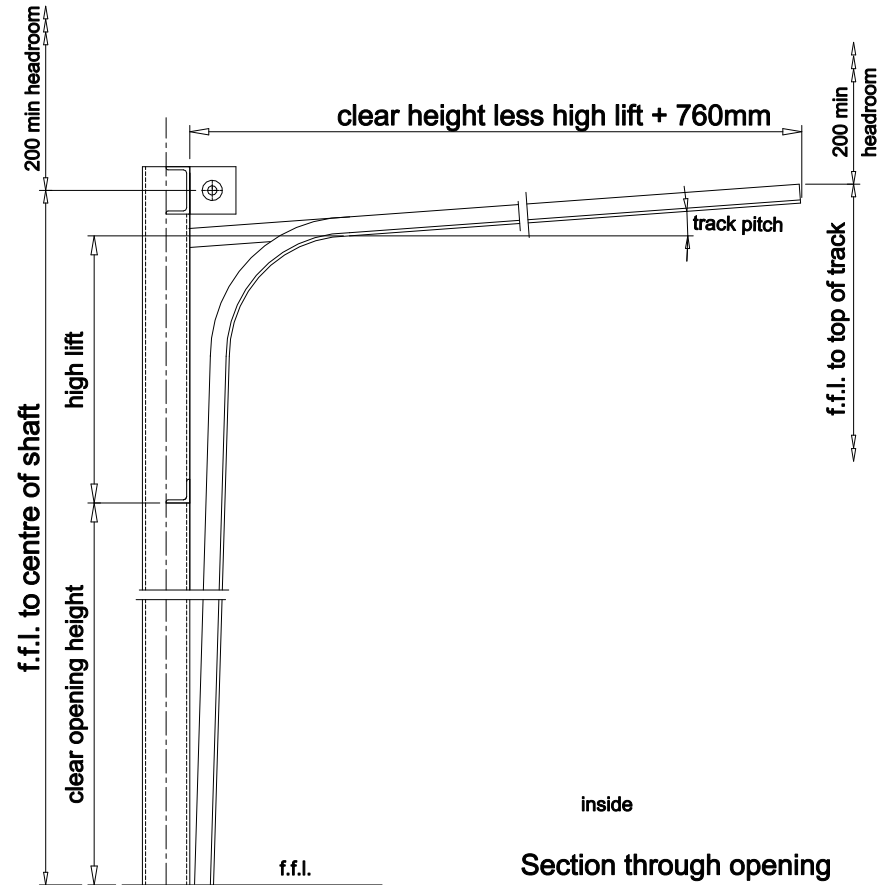

SECTION-21 High Lift

Elevation from inside building

Section through opening

Plan on Opening

DETAIL "A"

UK Roller Shutters & Garage Doors
Yew Tree Farm
Gospel Ash Road
Bobbington
Stourbridge
DY7 5EF

Telephone: 01384 221743