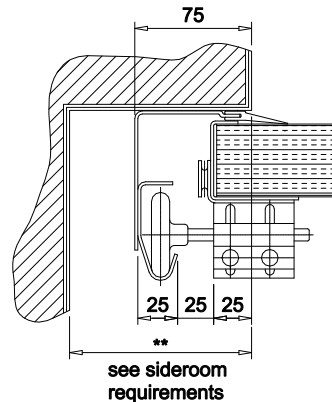

SECTION-21 High Lift

Elevation from inside building

Section through opening

Plan on Opening

DETAIL "A"

UK Roller Shutters & Garage Doors
Yew Tree Farm
Gospel Ash Road
Bobbington
Stourbridge
DY7 5EF

Telephone: 01384 221743