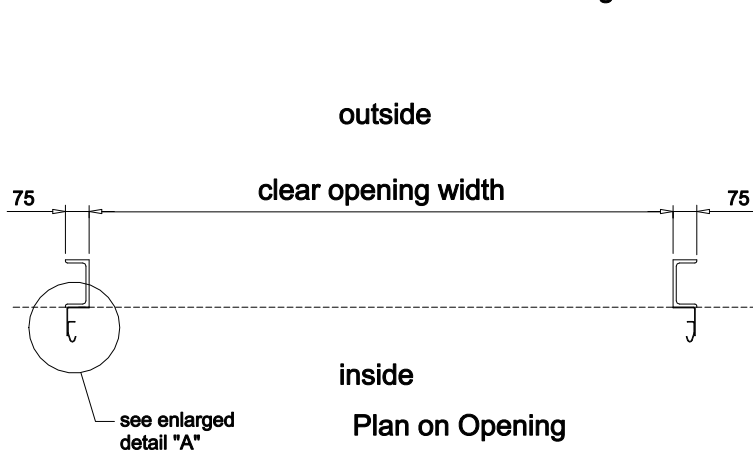

SECTION-21 High Lift

Elevation from inside building

Section through opening

Plan on Opening

DETAIL "A"

UK Roller Shutters & Garage Doors
Yew Tree Farm
Gospel Ash Road
Bobbington
Stourbridge
DY7 5EF

Telephone: 01384 221743