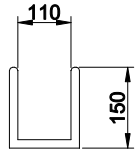

FNRL Rapid Shutter

Shutter Curtain

Made from polyurethane enamel coloured, high strength, PVC which sits inside a metallic frame with a top mounted mechanism, made of 2mm thickness steel-plate with an airtightness closure due to lateral brushes. The door blade is reinforced with horizontal bars made of steel offering a high resistance.

Operation

3-phase GFA motor with automatic safety edge and photo cells

CHANNEL

All Dimensions in mm

FNRL	A	B	C	D	E	F	G
Dimensions	250	300	300	300	400	500	110

UK Roller Shutters & Garage Doors
 Yew Tree Farm
 Gospel Ash Road
 Bobbington
 Stourbridge
 DY7 5EF