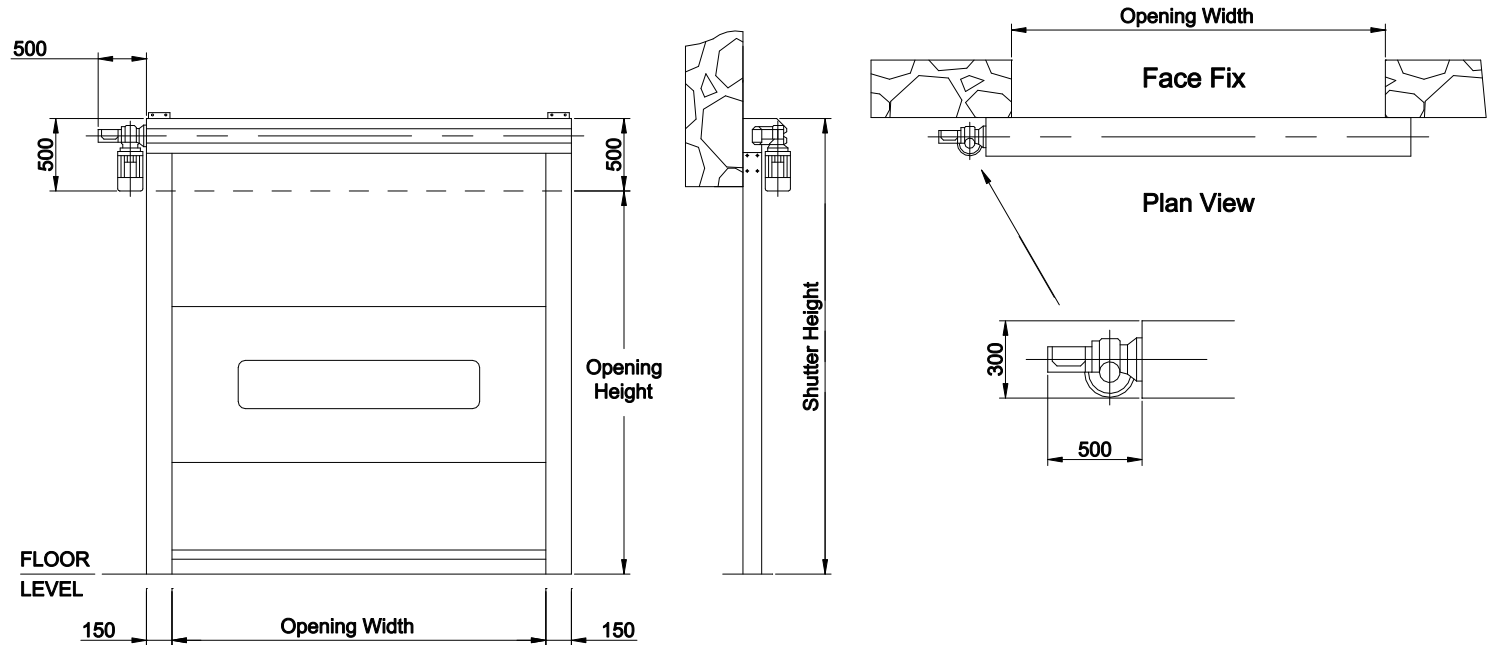

FNRL Rapid Shutter

Shutter Curtain

Made from polyurethane enamel coloured, high strength, PVC which sits inside a metallic frame with a top mounted mechanism, made of 2mm thickness steel-plate with an airtightness closure due to lateral brushes. The door blade is reinforced with horizontal bars made of steel offering a high resistance.

Operation

3-phase GFA motor with automatic safety edge and photo cells

CHANNEL

All Dimensions in mm

FNRL	A	B	C	D	E	F	G
Dimensions	250	300	300	300	400	500	110

UK Roller Shutters & Garage Doors
 Yew Tree Farm
 Gospel Ash Road
 Bobbington
 Stourbridge
 DY7 5EF