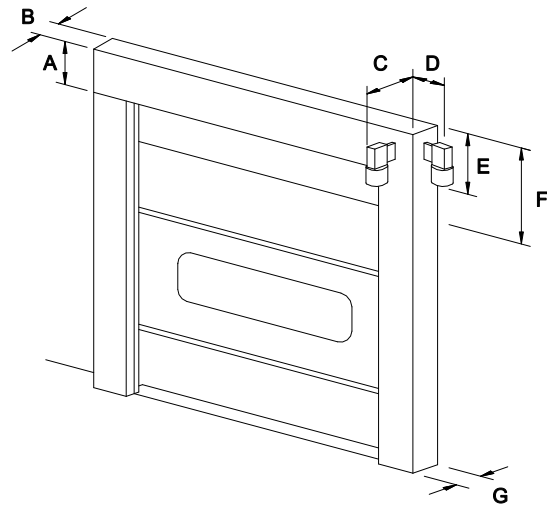

FNRL Rapid Shutter

Shutter Curtain

Made from polyurethane enamel coloured, high strength, PVC which sits inside a metallic frame with a top mounted mechanism, made of 2mm thickness steel-plate with an airtightness closure due to lateral brushes. The door blade is reinforced with horizontal bars made of steel offering a high resistance.

Operation

3-phase GFA motor with automatic safety edge and photo cells

CHANNEL

All Dimensions in mm

FNRL	A	B	C	D	E	F	G
Dimensions	250	300	300	300	400	500	110

UK Roller Shutters & Garage Doors
 Yew Tree Farm
 Gospel Ash Road
 Bobbington
 Stourbridge
 DY7 5EF