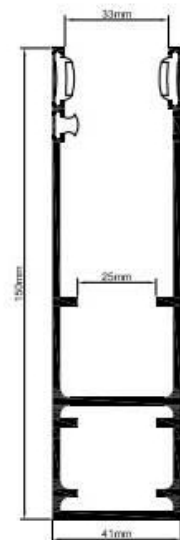

Shutter Height (mm)	Box Size (up to mm)
3000	300
4000	360
5000	400

Guide Channels / Bottom Slat

Extruded aluminium with weather seal.

Guide channels depth is 90mm, 70mm or 150mm.

Standard colours White or Brown, Other colours available on request.

Operation

Electric: Single phase tubular motor & wall switch as standard. Numerous options such as group or remote control etc. Manual override facility as required.

H70 Guide

H90 Guide

RTF 150 Guide

UK Roller Shutters & Garage Doors
Yew Tree Farm
Gospel Ash Road
Bobbington
Stourbridge
DY7 5EF