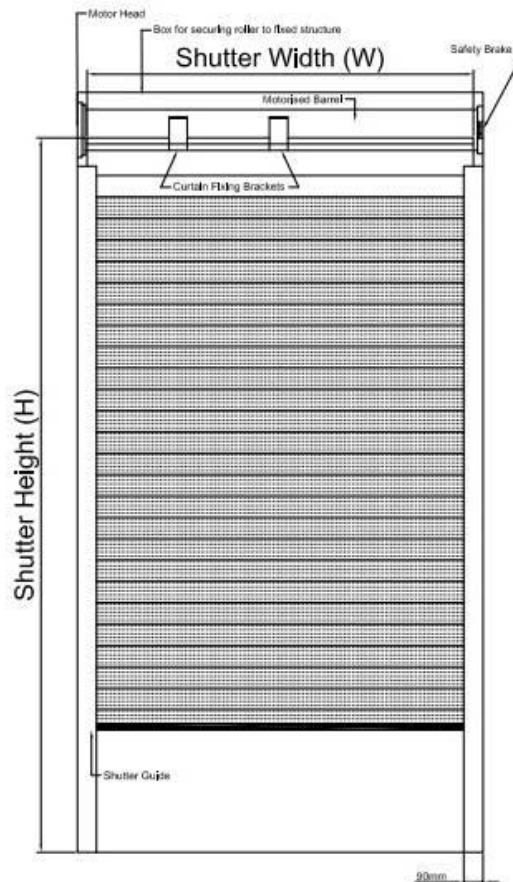

Curtain Slat

Single skinned extruded aluminium.

Standard colours: White or Brown

Note: The extruded ALU-12PU profile can be powder coated any colour as required.

Blind surface 77mm

Weight per m² 8kg

Maximum Width 6500mm

Shutter Height (mm)	Box Size (up to mm)
3000	300
4000	360
5000	400

Guide Channels / Bottom Slat

Extruded aluminium with weather seal.

Guide channels depth is 90mm, 70mm or 150mm.

Standard colours White or Brown, Other colours available on request.

Operation

Electric: Single phase tubular motor & wall switch as standard. Numerous options such as group or remote control etc. Manual override facility as required.

H70 Guide

H90 Guide

RTF 150 Guide

UK Roller Shutters & Garage Doors
Yew Tree Farm
Gospel Ash Road
Bobbington
Stourbridge
DY7 5EF