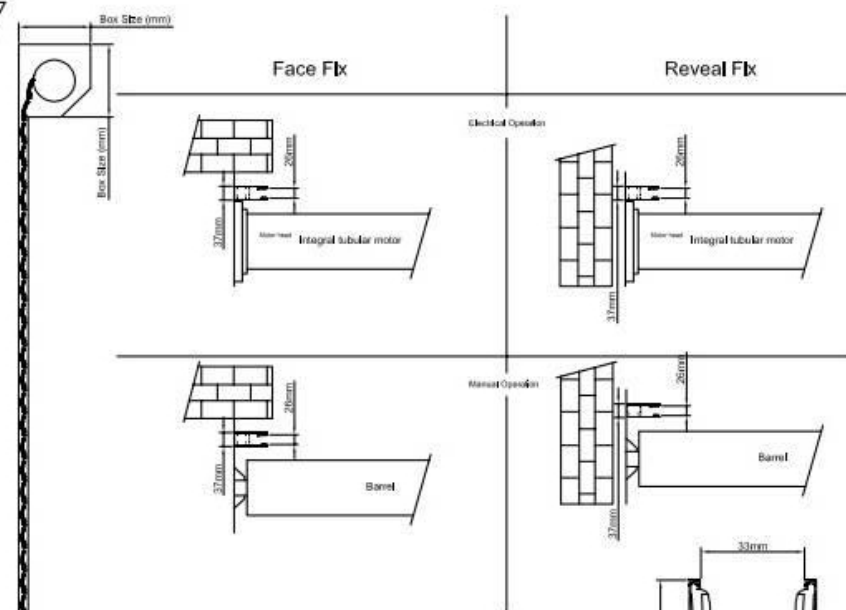

Shutter Height (mm)	Box Size (up to mm)
3000	300
4000	360
5000	400

Guide Channels / Bottom Slat

Extruded aluminium with weather seal.

Guide channels depth is 90mm, 70mm or 150mm.

Standard colours White or Brown, Other colours available on request.

Operation

Electric: Single phase tubular motor & wall switch as standard. Numerous options such as group or remote control etc. Manual override facility as required.

H70 Guide

H90 Guide

RTF 150 Guide

UK Roller Shutters & Garage Doors
Yew Tree Farm
Gospel Ash Road
Bobbington
Stourbridge
DY7 5EF