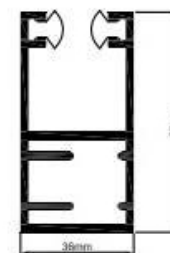

ALU-12PE Security Shutter

Applications

High security commercial sites & shopfront applications, up to 25M².

Perforated (ALU-12PE) profile slats can be incorporated as required for full or partial vision.

Curtain Slat

Single skinned extruded aluminium.

Standard colours: White or Brown

Note: The extruded ALU-12PU profile can be powder coated any colour as required.

Blind surface 77mm

Weight per m² 8kg

Maximum Width 6500mm

Maximum Surface 25m²

Enclosure

Manufactured from roll formed aluminium with a stove-enamelled finish.

End caps are pressure moulded aluminium alloy.

Standard colours : White, or Brown, Other colours available on request.

Shutter Height (mm)	Box Size (up to mm)
3000	300
4000	360
5000	400

Guide Channels / Bottom Slat

Extruded aluminium with weather seal.

Guide channels depth is 90mm, 70mm or 150mm.

Standard colours White or Brown, Other colours available on request.

Operation

Electric: Single phase tubular motor & wall switch as standard. Numerous options such as group or remote control etc. Manual override facility as required.

H70 Guide