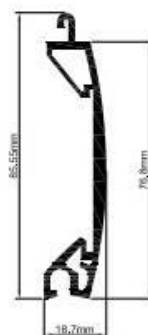

Shutter Height (mm)	Box Size (up to mm)
3000	300
4000	360
5000	400

Guide Channels / Bottom Slat

Extruded aluminium with weather seal.

Guide channels depth is 90mm, 70mm or 150mm.

Standard colours White or Brown, Other colours available on request.

Operation

Electric: Single phase tubular motor & wall switch as standard. Numerous options such as group or remote control etc. Manual override facility as required.

H70 Guide

H90 Guide

RTF 150 Guide

UK Roller Shutters & Garage Doors
Yew Tree Farm
Gospel Ash Road
Bobbington
Stourbridge
DY7 5EF