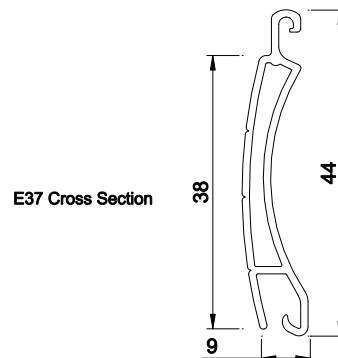

Blind Surface: 38mm
 Weight per m²: 7.3kg
 Max width: 4000mm
 Max surface: 9m²

Enclosure

Manufactured from roll-formed aluminium with a stove-enamelled finish. End caps are pressure moulded aluminium alloy. Standard colours: all BS / RAL colours available as standard.

Shutter Height (H) (mm)	Box Size (mm)
1000	150
1600	165
1900	180
2900	205
3800	250
5000	300

Guide Channels / Bottom Slat

The extruded aluminium bottom slat is fitted with a weather seal. Guide are available with a circular surface. 25mm, 45mm, 53mm, 60mm, or 68mm guide depths available on request. Self-packing guides are also available.

Operation

Cord: The swivel winder coils the belt when it is pulled up to a maximum weight of 20kg.

Rod and Crank: Geared rod and crank handle winds the shutter up to a weight of 25kg.

Spring and Lock: A counter-balanced spring assembly with a key-lock bottom slat & handles up to a weight of 30kg.

Electric: Single phase tubular motor & wall switch as standard. Numerous options such as group or remote control etc. Manual override facility as required.

Fixing Detail

Reveal Fix

Face Fix

UK Roller Shutters & Garage Doors
 Yew Tree Farm
 Gospel Ash Road
 Bobbington
 Stourbridge
 DY7 5EF