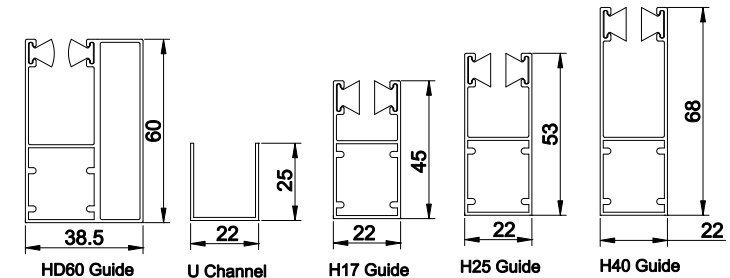

Blind Surface: 38mm
 Weight per m²: 7.3kg
 Max width: 4000mm
 Max surface: 9m²

Enclosure

Manufactured from roll-formed aluminium with a stove-enamelled finish. End caps are pressure moulded aluminium alloy. Standard colours: all BS / RAL colours available as standard.

Shutter Height (H) (mm)	Box Size (mm)
1000	150
1600	165
1900	180
2900	205
3800	250
5000	300

Guide Channels / Bottom Slat

The extruded aluminium bottom slat is fitted with a weather seal. Guide are available with a circular surface. 25mm, 45mm, 53mm, 60mm, or 68mm guide depths available on request. Self-packing guides are also available.

Operation

Cord: The swivel winder coils the belt when it is pulled up to a maximum weight of 20kg.

Rod and Crank: Geared rod and crank handle winds the shutter up to a weight of 25kg.

Spring and Lock: A counter-balanced spring assembly with a key-lock bottom slat & handles up to a weight of 30kg.

Electric: Single phase tubular motor & wall switch as standard. Numerous options such as group or remote control etc. Manual override facility as required.

Fixing Detail

Reveal Fix

Face Fix

UK Roller Shutters & Garage Doors
 Yew Tree Farm
 Gospel Ash Road
 Bobbington
 Stourbridge
 DY7 5EF