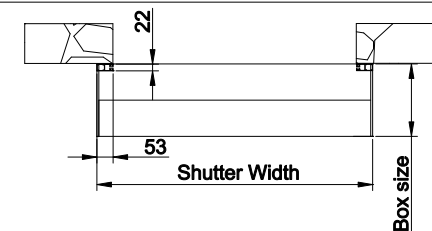

Shutter Height (H) (mm)	Box Size (mm)
1000	150
1600	165
1900	180
2900	205
3800	250
5000	300

Guide Channels / Bottom Slat

The extruded aluminium bottom slat is fitted with a weather seal. Guide are available with a circular surface. 25mm, 45mm, 53mm, 60mm, or 68mm guide depths available on request. Self-packing guides are also available.

Electric: Single phase tubular motor & wall switch as standard. Numerous options such as group or remote control etc. Manual override facility as required.

Fixing Detail

Reveal Fix

Face Fix

UK Roller Shutters & Garage Doors
 Yew Tree Farm
 Gospel Ash Road
 Bobbington
 Stourbridge
 DY7 5EF