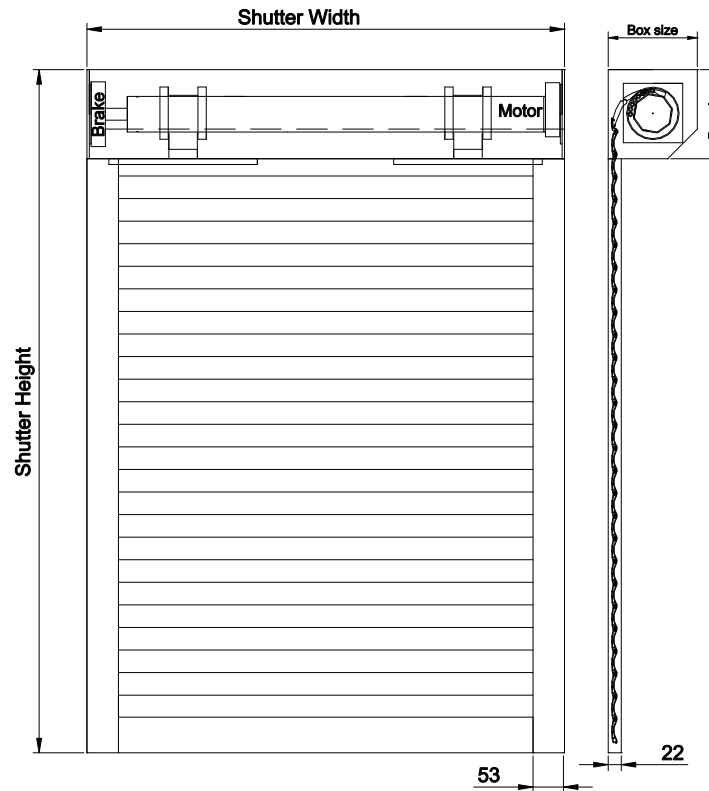

Punched (ALU-12PU) or Perforated (ALU-12PE) profile slats may be incorporated as required for full or partial vision. Polycarbonate inserts which infill the punched section are optional.

Curtain Slat

Double-skinned extruded aluminium. Standard Colours: the extruded ALU-1237PU profile can be powder coated any colour as standard.

Blind Surface: 38mm
Weight per m²: 7.3kg
Max width: 4000mm
Max surface: 9m²

Enclosure

Manufactured from roll-formed aluminium with a stove-enamelled finish. End caps are pressure moulded aluminium alloy. Standard colours: all BS / RAL colours available as standard.

Shutter Height (H) (mm)	Box Size (mm)
1000	150
1600	165
1900	180
2900	205
3800	250
5000	300

Guide Channels / Bottom Slat

The extruded aluminium bottom slat is fitted with a weather seal. Guide are available with a circular surface. 25mm, 45mm, 53mm, 60mm, or 68mm guide depths available on request. Self-packing guides are also available.

Operation

Cord: The swivel winder coils the belt when it is pulled up to a maximum weight of 20kg.

Rod and Crank: Geared rod and crank handle winds the shutter up to a weight of 25kg.

Spring and Lock: A counter-balanced spring assembly with a key-lock bottom slat & handles up to a weight of 30kg.

Electric: Single phase tubular motor & wall switch as standard. Numerous options such as group or remote control etc. Manual override facility as required.