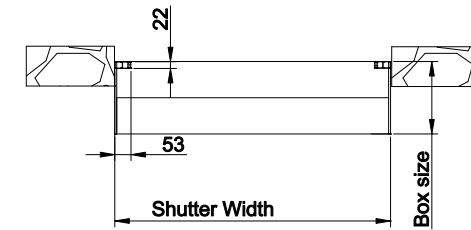

Fixing Detail

Reveal Fix