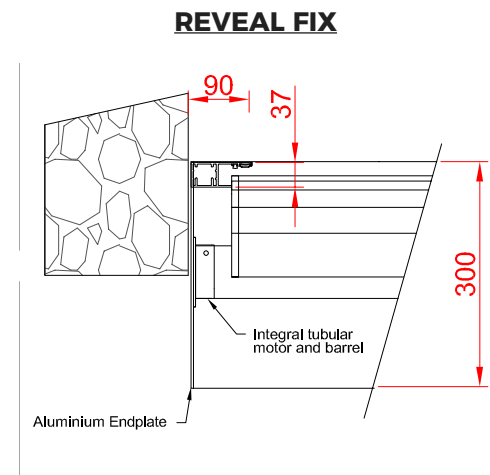

ALU-T77

Insulated Aluminium Shutter

FRONT FACE

FIXING DETAIL

Guide Height (mm)	Plate Size* (mm)
1750	250
2700	300
4640	360

SLAT PROFILE

GUIDE CHANNELS