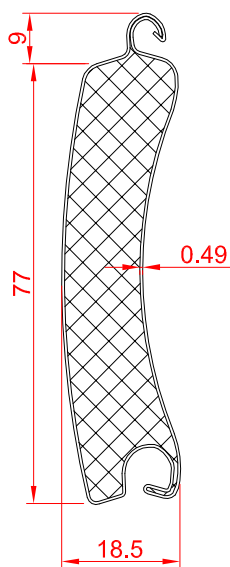

ALU-T77

Insulated Aluminium Shutter

FRONT FACE

FIXING DETAIL

Guide Height (mm)	Plate Size* (mm)
1750	250
2700	300
4640	360

SLAT PROFILE

GUIDE CHANNELS