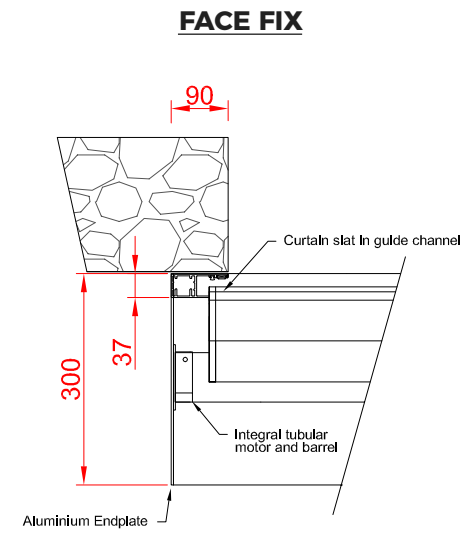

ALU-T77

Insulated Aluminium Shutter

FRONT FACE

FIXING DETAIL

Guide Height (mm)	Plate Size* (mm)
1750	250
2700	300
4640	360

SLAT PROFILE

GUIDE CHANNELS