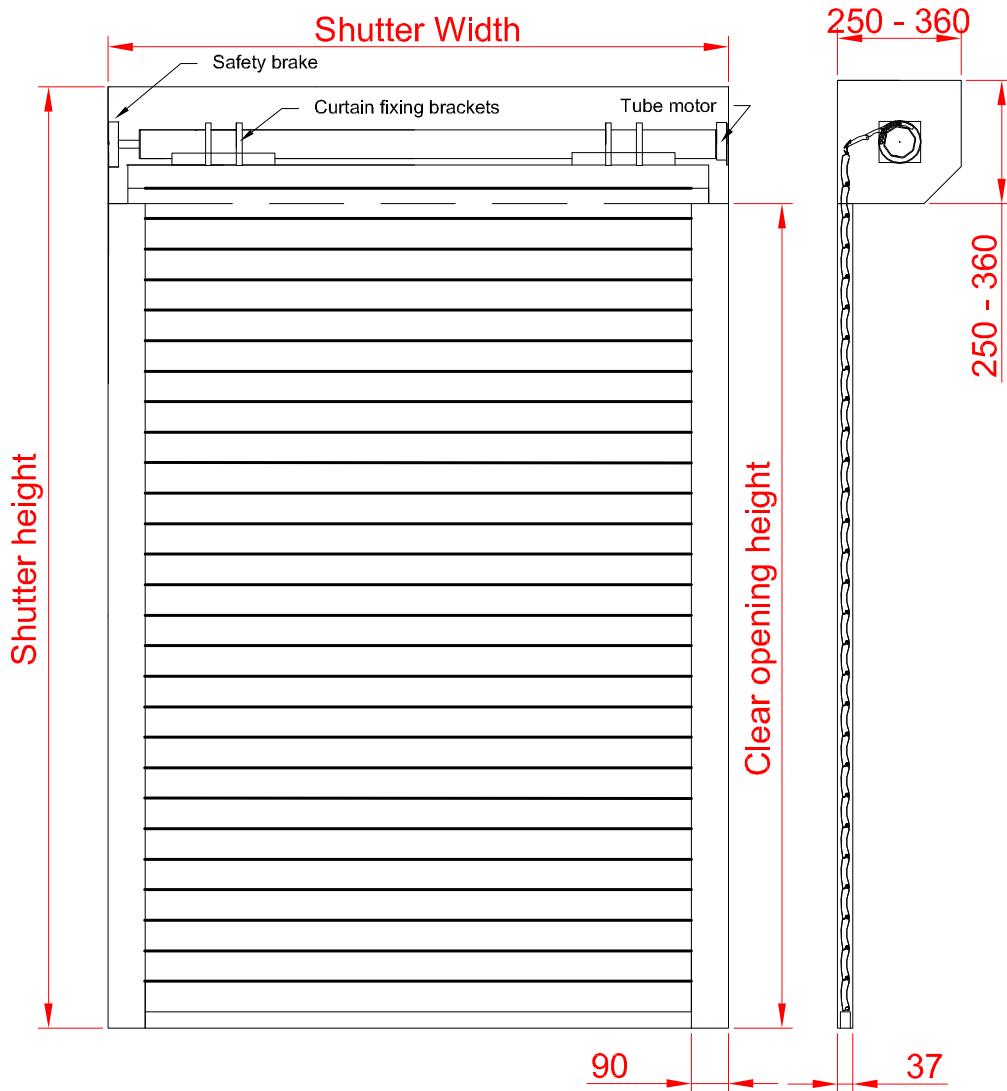

ALU-T77

Insulated Aluminium Shutter

FRONT FACE

FIXING DETAIL

Guide Height (mm)	Plate Size* (mm)
1750	250
2700	300
4640	360

SLAT PROFILE

GUIDE CHANNELS