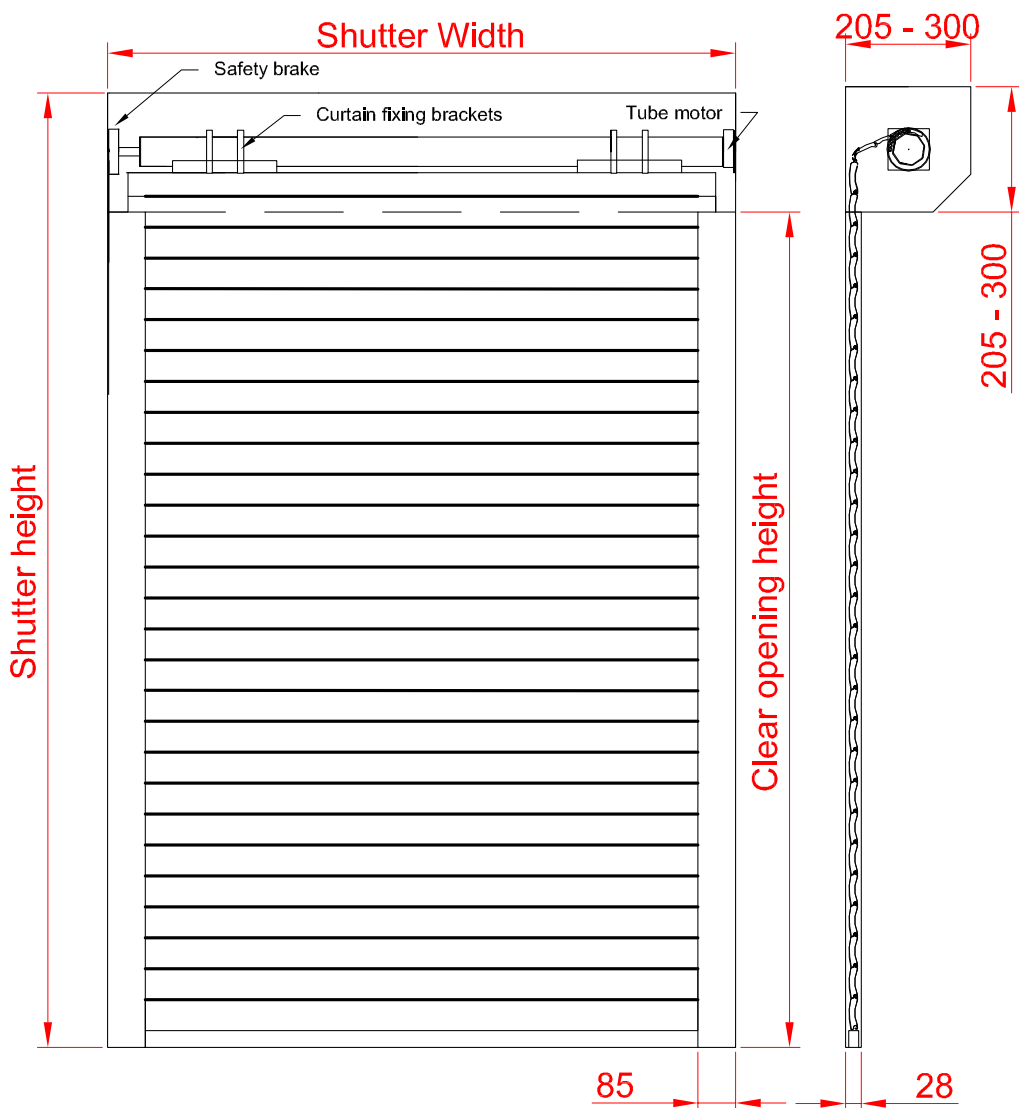

# ALU-12M511 Insulated Aluminium Security Shutter

## FRONT FACE

## FIXING DETAIL

## SLAT PROFILE