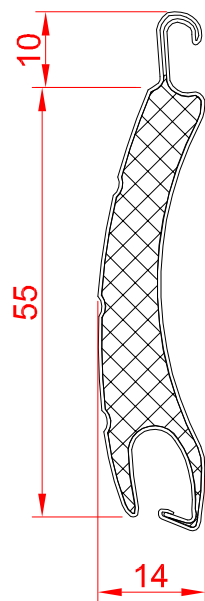

# ALU-12M511 Insulated Aluminium Security Shutter

## FRONT FACE

## FIXING DETAIL

## SLAT PROFILE