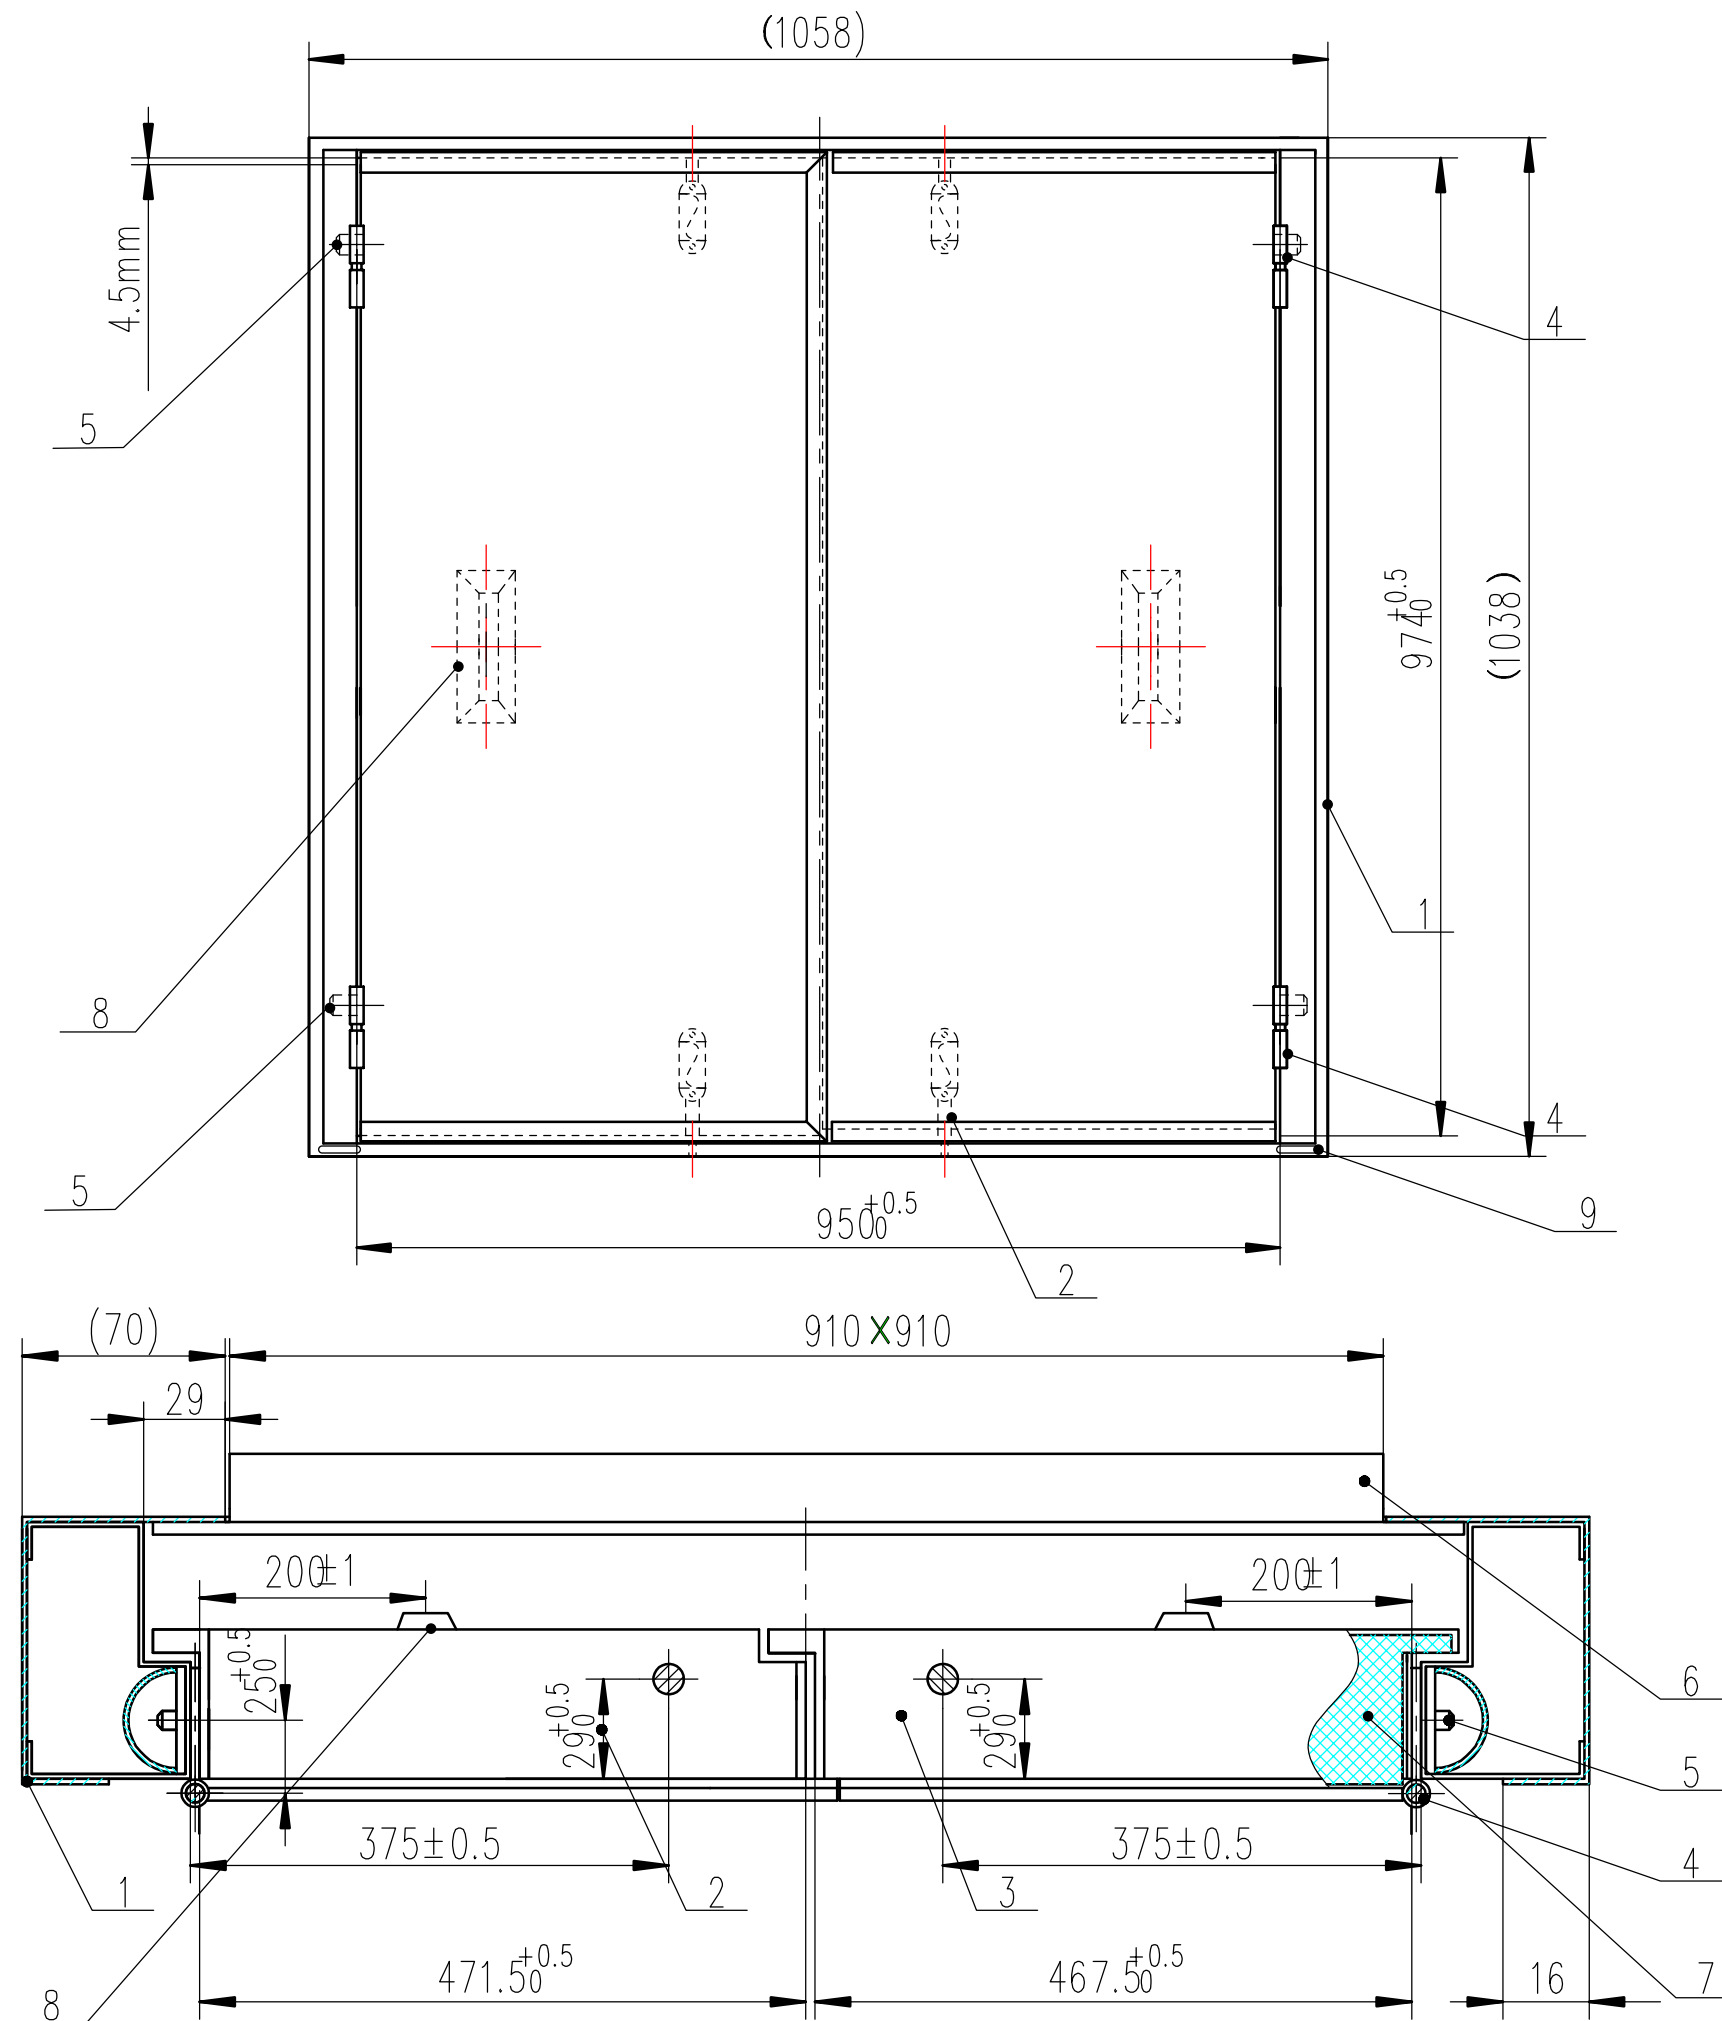

# Anti-Vandal Window Shutter

1. Galvanised 1038 x 1038mm enclosed frame with PU foam insulation
2. Finger bolts with internal reinforcement
3. Reinforcing 4mm round bar mesh inside door leaf
4. S/Steel lift off Flag hinges
5. Integrated dog bolts
6. Aluminium single/double glazing unit option available
7. 45mm shutter leaves with high density PU foam insulation
8. Finger pull handles
9. Drain plugs
10. 3mm Anti-jimmy Flange