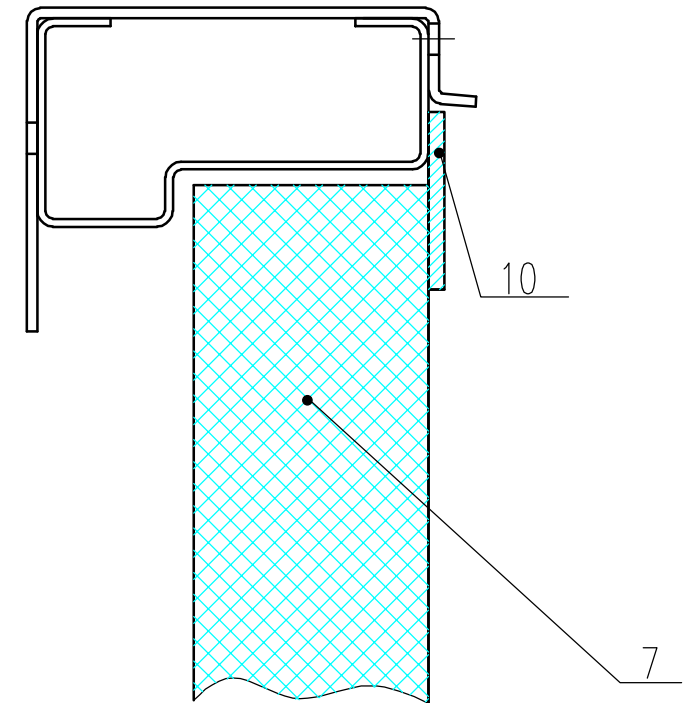

# Anti-Vandal Window Shutter

1. Galvanised 1038 x 1038mm enclosed frame with PU foam insulation
2. Finger bolts with internal reinforcement
3. Reinforcing 4mm round bar mesh inside door leaf
4. S/Steel lift off Flag hinges
5. Integrated dog bolts
6. Aluminium single/double glazing unit option available
7. 45mm shutter leaves with high density PU foam insulation
8. Finger pull handles
9. Drain plugs
10. 3mm Anti-jimmy Flange