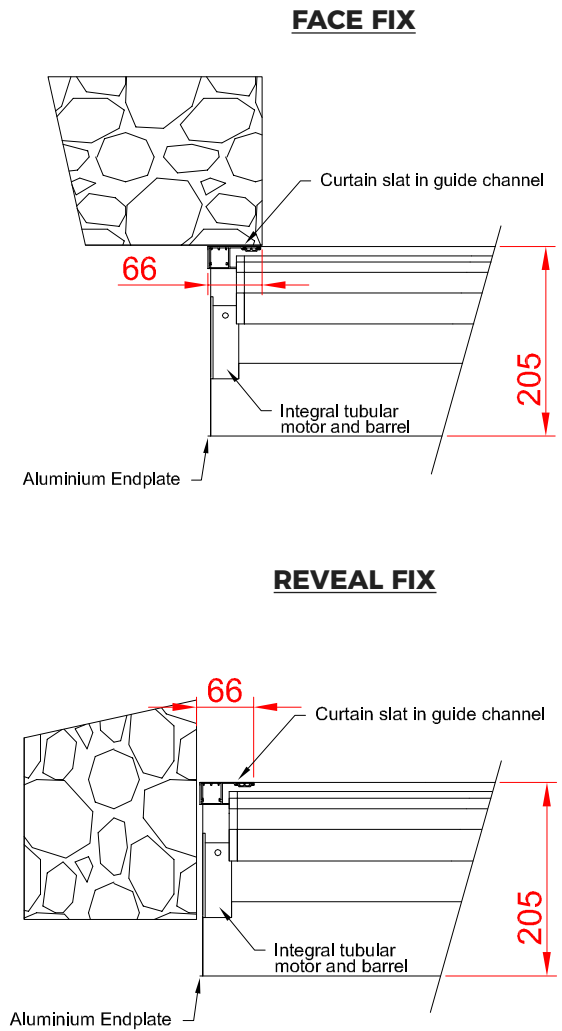

# ALU-T55 Insulated Aluminium Security Shutter

## FIXING DETAIL

## SLAT PROFILE