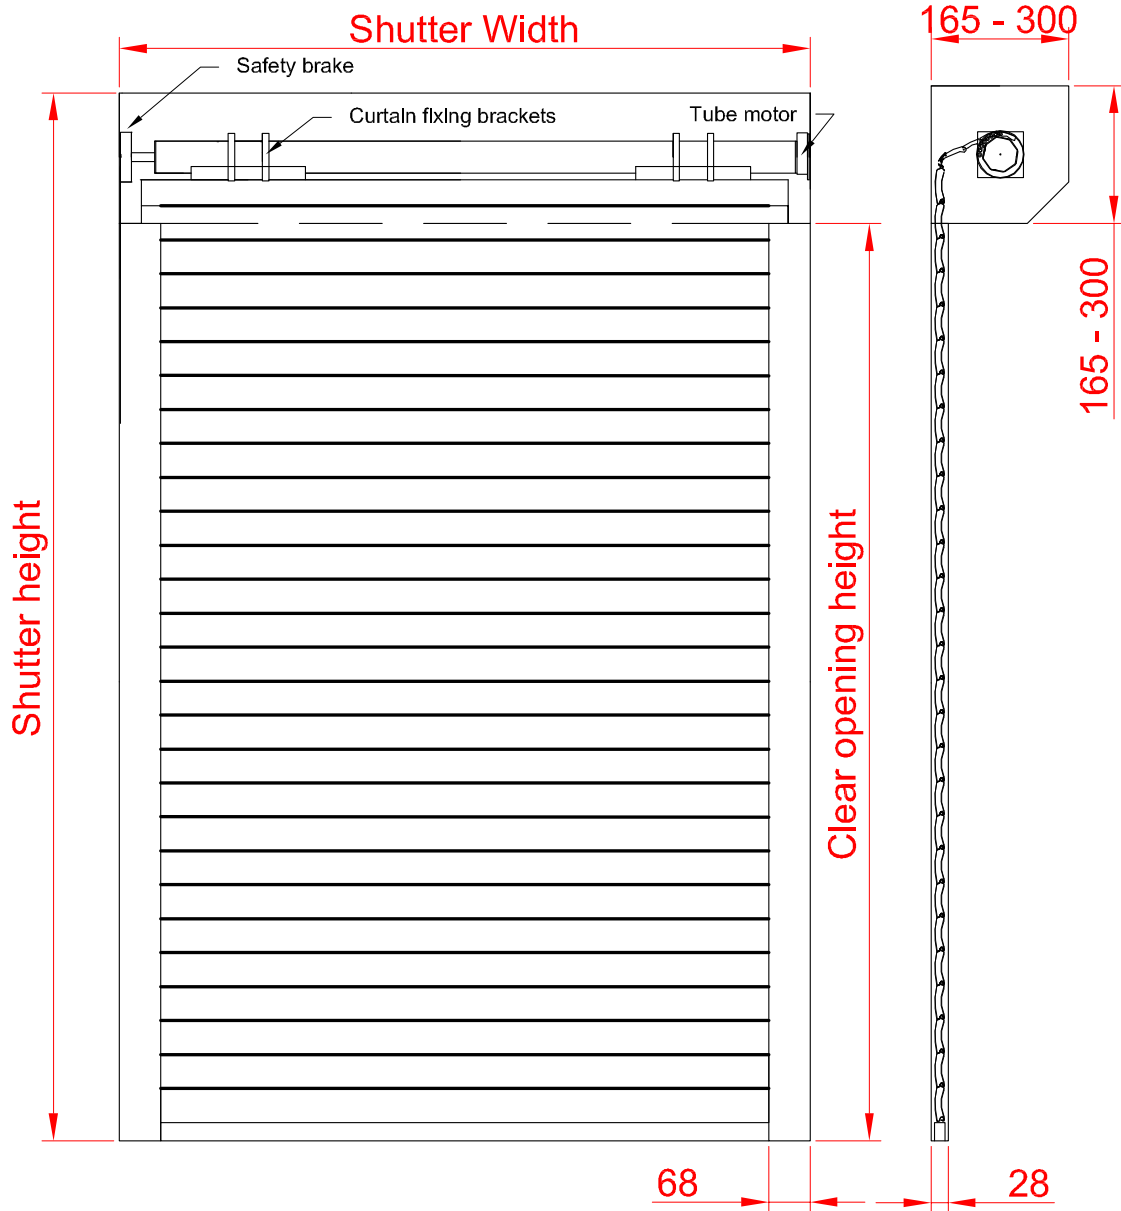

# ALU-T55 Insulated Aluminium Security Shutter

## FRONT FACE

## FIXING DETAIL

## SLAT PROFILE