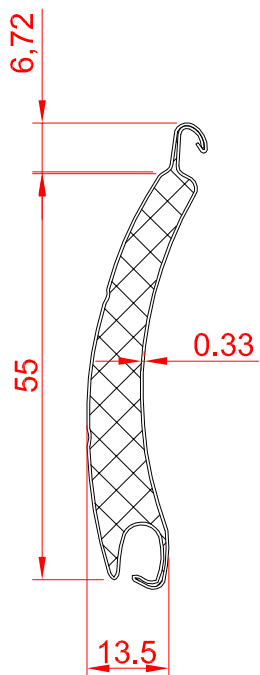

# ALU-T55 Insulated Aluminium Security Shutter

## FRONT FACE

## FIXING DETAIL

## SLAT PROFILE